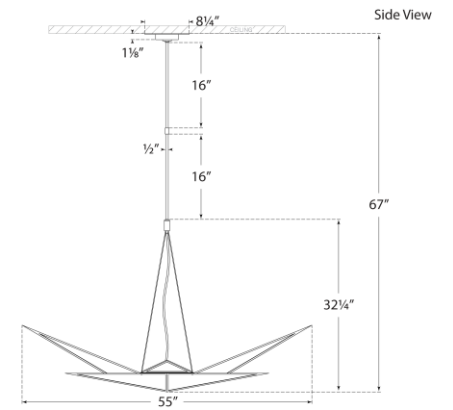

SPEC SHEET

Ori Medium Linear Chandelier

Item # KW 5650PN-CLG

Designer: Kelly Wearstler

O/A Height: 67"

Fixture Height: 32.25"

Min. Custom Height: 40"

Width: 55"

Canopy: 8.25" Round

Finishes: AB, BZ, PN

Glass Options: CLG

Socket: Dedicated LED

Wattage: 6w (700lm)

Note: Custom Height Available

VISUAL COMFORT